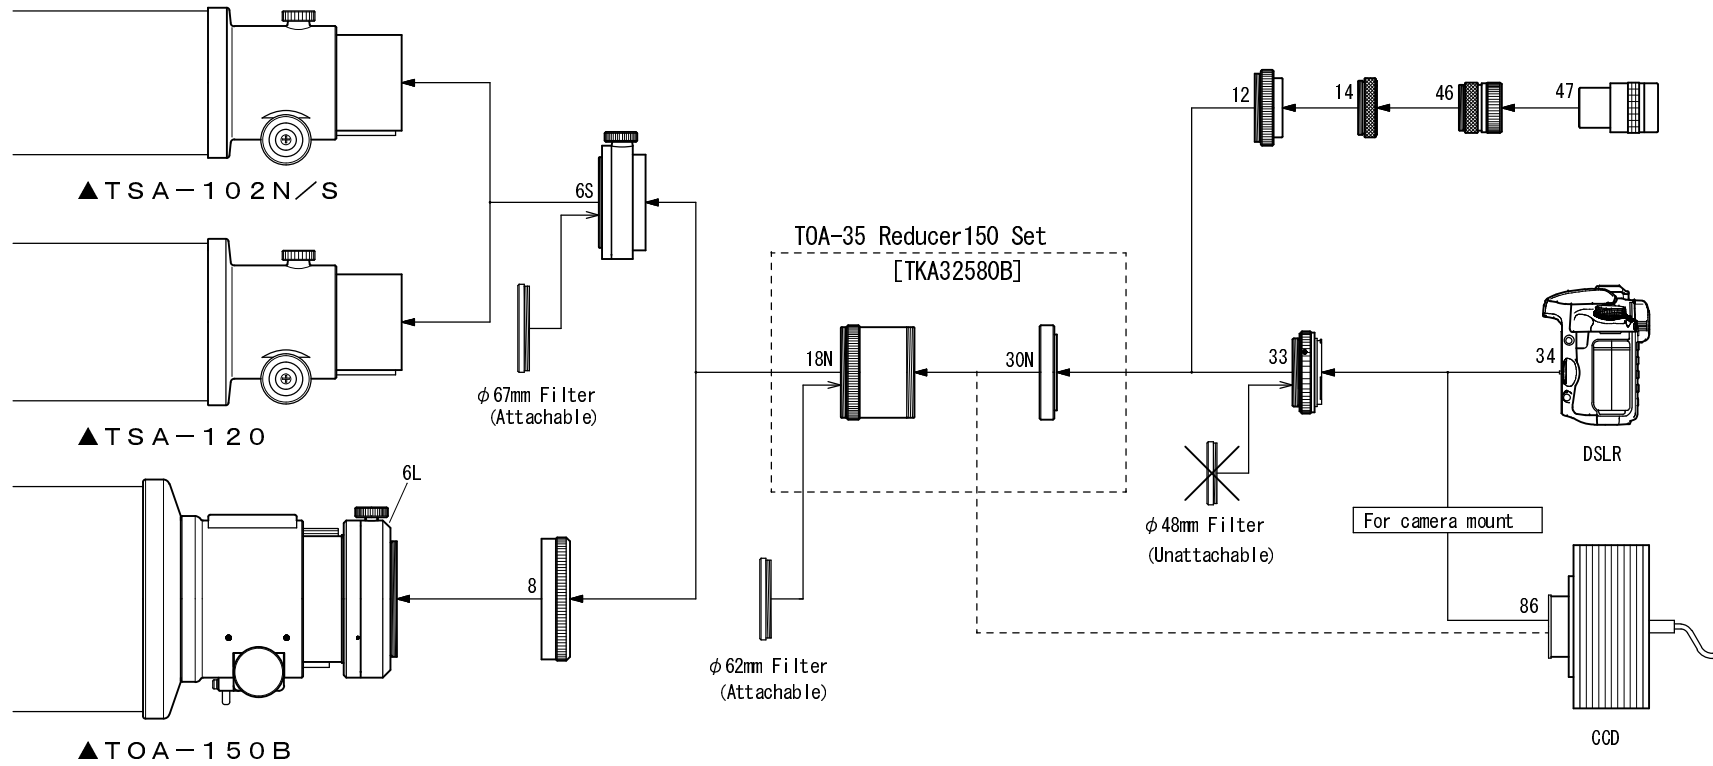

# TOA-35 Reducer 150 Set System Chart (TOA-150B · TSA-102N/S · TSA-120)

## <TOA-35 Reducer150Set> [TKA32580B]

- |   |  |
|---|--|
| 18N. TOA-35 Reducer [TKA32580]          | 14. Coupling (S) [TKP00103]  |
| 30N. CA Ring (TOA-150) [TKA32202]       | 33. Camera mount DX-WR (EOS) [TKA01251]<br>Camera mount DX-WR (Nikon) [TKA01255] |
| 6L. CAA [TKP30200]                      | 34. DSLR   |
| 6S. CAA (TSA-102) [TKA23200]            | 46. Eyepiece adapter (31.7) [TKP00101]   |
| 8. Coupling (TW) [TKP31003]             | 47. Eyepiece (31.7)  |
| 12. Visual adapter (CCA-250) [TKP86005] | 86. CCD  |